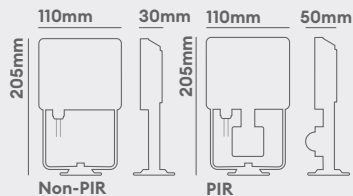

Floodlights

High efficacy of up to 130lm/W

First fix bracket for quick & easy installation

Ideal for coastal areas

Guarantee	5 years for standard & 3 years for PIR
Wattage	10W
IP rating	IP65
IK rating	IK07
Tiltable	180°
Rotatable	360°
Dimmable	No
Input	220-240V 50/60Hz
LED lifetime	50,000h L70 25,000h L70 (with PIR)
Connector	Flying lead
Ambient temperature	-40°C to 40°C
Electric class	1

FL01

10W colour switchable floodlight suitable for 6.5m height

Product code	Finish	Type	Wattage	Colour	Beam	lm	lm/W	lx at 1m
FL01BPCS	Black	PIR sensor	10W	3000K	120°	1100	110	419
				4000K	120°	1150	115	502
				6500K	120°	1300	130	461
FL01BXCS	Black	Standard	10W	3000K	120°	1100	110	419
				4000K	120°	1150	115	502
				6500K	120°	1300	130	461
FL01WPCS	White RAL9016	PIR sensor	10W	3000K	120°	1100	110	419
				4000K	120°	1150	115	502
				6500K	120°	1300	130	461
FL01WXCS	White RAL9016	Standard	10W	3000K	120°	1100	110	419
				4000K	120°	1150	115	502
				6500K	120°	1300	130	461
FL01APCS	Anthracite grey RAL7016	PIR sensor	10W	3000K	120°	1100	110	419
				4000K	120°	1150	115	502
				6500K	120°	1300	130	461
FL01AXCS	Anthracite grey RAL7016	Standard	10W	3000K	120°	1100	110	419
				4000K	120°	1150	115	502
				6500K	120°	1300	130	461